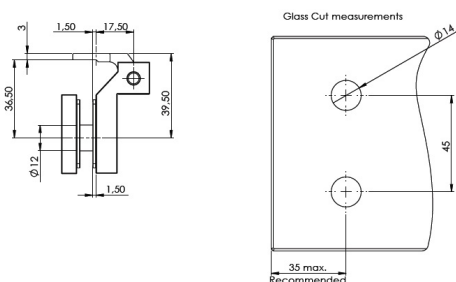

## Description:

Glass Door Hinge "Kiev", Wall/Glass, Black Mat, 6-10mm Glass With Cover Plates, Load Capacity 36kg pr. Pair

## Item number:

15.30.051-0

Units	Box	Carton	HS Code	Barcode
Set	1	30	8302100090	
				5704866504355